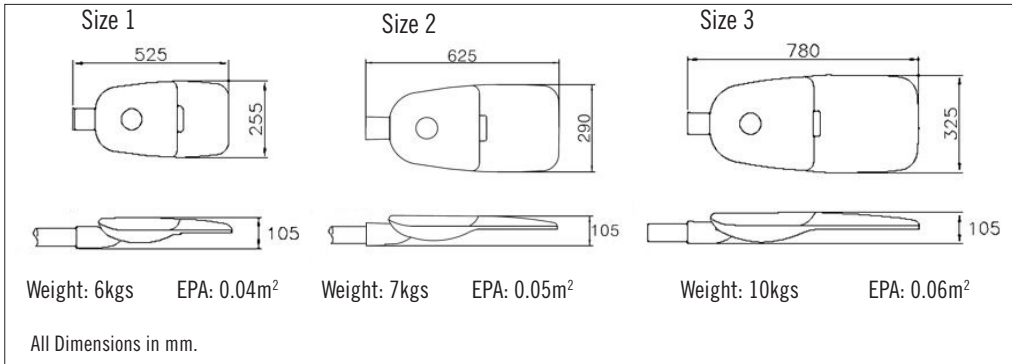

DIMENSIONS