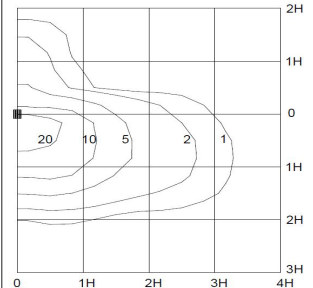

APPLICATION GUIDE

Metro Series - Street Optic R03

36w 16LED @700mA 4000K

6m Height

Contours in Lux

M. Factor = 0.90

ORDERING CODE

| Wattage | Type | Code - Size 1 | Size 2 | Size 3 | Details | Lumens* |
|---------|--------|---------------|-----------|-----------|---|----------|
| 10w | 8 LED | 5MTA08LGC | - | - | Metro Street, R03 Optic, 350mA driver, 4K | 1305 lm |
| 14w | 8LED | 5MTA08LGB | - | - | Metro Street, R03 Optic, 500mA driver, 4K | 1789 lm |
| 19w | 8 LED | 5MTA08LGA | - | - | Metro Street, R03 Optic, 700mA driver, 4K | 2450 lm |
| 14w | 12 LED | 5MTA10LGC | - | - | Metro Street, R03 Optic, 350mA driver, 4K | 1955 lm |
| 19w | 12 LED | 5MTA10LGB | - | - | Metro Street, R03 Optic, 500mA driver, 4K | 2683 lm |
| 27w | 12 LED | 5MTA10LGA | - | - | Metro Street, R03 Optic, 700mA driver, 4K | 3675 lm |
| 18w | 16 LED | 5MTA12LGC | - | - | Metro Street, R03 Optic, 350mA driver, 4K | 2607 lm |
| 26w | 16 LED | 5MTA12LGB | - | - | Metro Street, R03 Optic, 500mA driver, 4K | 3577 lm |
| 36w | 16 LED | 5MTA12LGA | - | - | Metro Street, R03 Optic, 700mA driver, 4K | 4901 lm |
| 27w | 24 LED | 5MTA14LGC | 5MTB14LGC | - | Metro Street, R03 Optic, 350mA driver, 4K | 3911 lm |
| 38w | 24 LED | 5MTA14LGB | 5MTB14LGB | - | Metro Street, R03 Optic, 500mA driver, 4K | 5366 lm |
| 52w | 24 LED | 5MTA14LGA | 5MTB14LGA | - | Metro Street, R03 Optic, 700mA driver, 4K | 7351 lm |
| 35w | 32 LED | - | 5MTB16LGC | - | Metro Street, R03 Optic, 350mA driver, 4K | 5214 lm |
| 49w | 32 LED | - | 5MTB16LGB | - | Metro Street, R03 Optic, 500mA driver, 4K | 7155 lm |
| 68w | 32 LED | - | 5MTB16LGA | - | Metro Street, R03 Optic, 700mA driver, 4K | 9801 lm |
| 52w | 48 LED | - | 5MTB20LGC | 5MTC20LGC | Metro Street, R03 Optic, 350mA driver, 4K | 7821 lm |
| 73w | 48 LED | - | 5MTB20LGB | 5MTC20LGB | Metro Street, R03 Optic, 500mA driver, 4K | 10732 lm |
| 102w | 48 LED | - | 5MTB20LGA | 5MTC20LGA | Metro Street, R03 Optic, 700mA driver, 4K | 14702 lm |
| 68w | 64 LED | - | - | 5MTC22LGC | Metro Street, R03 Optic, 350mA driver, 4K | 10429 lm |
| 96w | 64 LED | - | - | 5MTC22LGB | Metro Street, R03 Optic, 500mA driver, 4K | 14310 lm |
| 134w | 64 LED | - | - | 5MTC22LGA | Metro Street, R03 Optic, 700mA driver, 4K | 19603 lm |